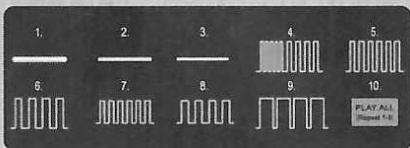

10

VIBRATING PATTERNS

ONE TOUCH ON/OFF BUTTON
WHICH DELIVERS 10 DIFFERENT
VIBRATING PATTERNS

RECHARGEABLE SUPER ROTARY VIBRATOR

Warnings and Disclaimers:

- To recharge the vibrator, please only use the USB cable that we have provided in the packaging
- This product is intended for use when supplied with power from the designated battery or power supply unit. Other usage may be dangerous and will invalidate any approval given to this product.
- Please recharge the device for 3 hours before initial usage.
- Do not short the terminals. Connection to improper grounded equipment can result in short-circuit.
- Use of non-original manufacturer-approved accessories will damage the product and cause explosion.
- Recharge the product at room temperature.
- Store in a cool and dry place.
- If terminals are soiled, clean with a soft cloth.
- Unplug from the socket when the device is not being recharged.
- Do not expose to fire, water or moisture
- Keep the device away from fire.
- Keep the device out of reach of infants or children.
- Do not expose the device to any mechanical shock.

Safety Precautions:

Device will get warm after prolonged use

- The product will get warm after being used for a period of time
- It is highly recommended to turn the product off and let it cool down before using it again.
- The product should be placed away from heat sources such as radiators, heat registers, stoves, or other products (including amplifiers) that produce heat.

Main Composition: ABS Plastic, Silicone

Caution: This product is not intended for therapeutic purposes. It should not be used on swollen or inflamed areas of skin lacerations. Prolonged and frequent use are not advised or recommended as this product is sold as novelty purpose only. This product should be used with discretion. No medical claims are warranted or implied by the use of this product. This product cannot provide water resistance in the bath or in the pool. Splash resistance can be provided only in the shower or during cleaning.

Technical Data:

Operating temperature: 4°C - 60°C
Charging voltage: 5V
Battery: Li-Ion 3.7V 0.999Wh
Battery capacity: 270mAh
Charging: Approx. 3 hours
Charging cycles: 500
Usage period: Approx. 60mins
Interface: USB port (5V >1A)