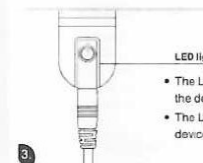

LED light

- The LED light starts blinking when the device is being recharged.
- The LED light keeps steady when the device is fully recharged.