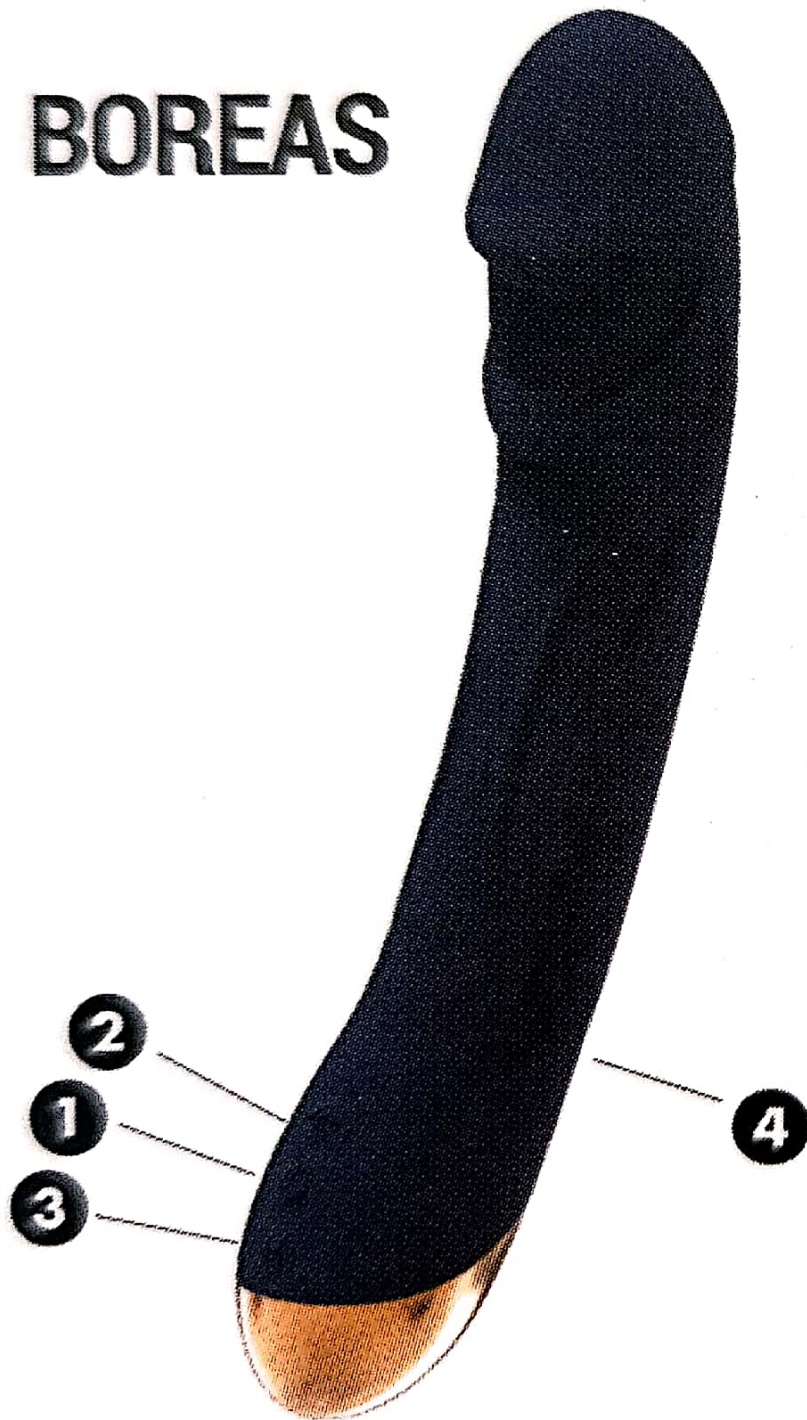

dreamtoys

EXPLORE · DISCOVER · ENJOY

BOREAS

GODDESS COLLECTION

EN

To turn on: Press and hold the middle button (1) for 2 seconds, the led indicator light turns on. The unit is now in stand-by mode.

Then short press the upper button (2) to start the vibrations and short press it to shift the patterns. Press and hold the upper button (2) for 2 seconds, the vibration function stops and the unit is in stand-by mode.