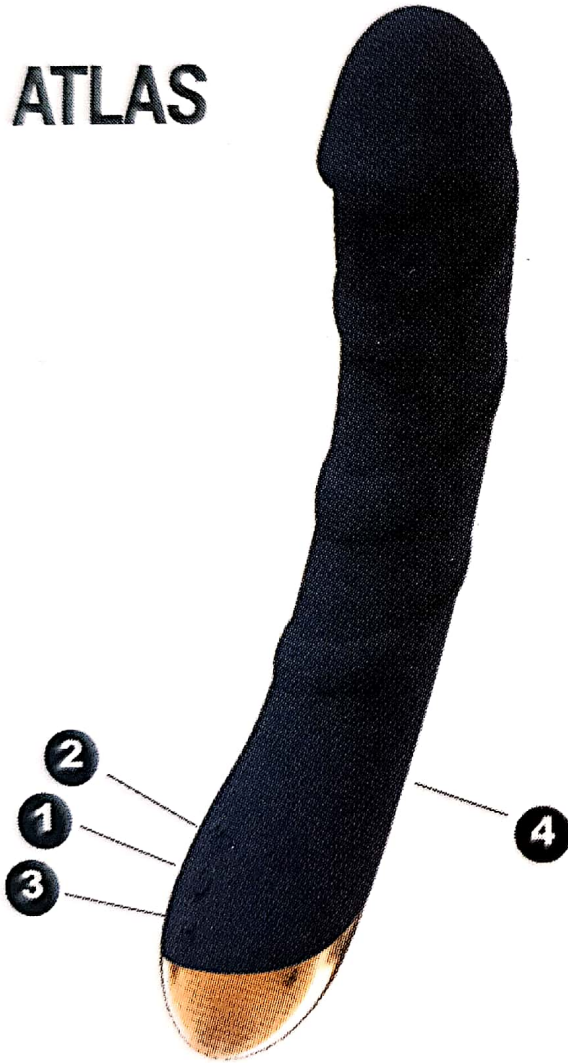

## ATLAS

GODDESS COLLECTION

EN

To turn on: Press and hold the middle button (1) for 2 seconds, the led indicator light turns on. The unit is now in stand-by mode.

Then short press the upper button (2) to start the vibrations and short press it to shift the patterns. Press and hold the upper button (2) for 2 seconds, the vibration function stops and the unit is in stand-by mode.