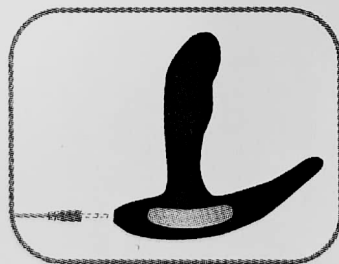

Renegade

SPHINX

WARMING PROSTATE
MASSAGER

HOW TO USE

Press the  button on plug to put into standby mode.

You may now use either the remote or the plug to change functions.

- Press the  button on the remote to cycle through functions or press and hold the  button to put back into standby mode.
- Press the  button again to cycle through functions on the plug.

Press the  button to turn on the Warming Function – For maximum heat, let warm up for 5 minutes before use.

To turn off the plug completely, press and hold the  button on the plug for 3 seconds.

To turn off the Warming Function, press and hold the  button on the plug for 3 seconds.