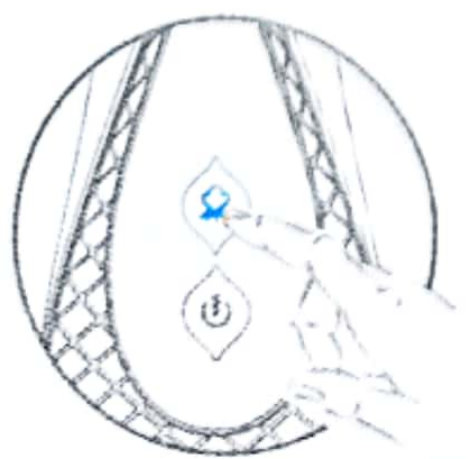

QUICK START GUIDE

SIZE

2.68 in (68 mm)

2.24 in (57 mm)

6.5 in (165 mm)

2.36 in (60 mm)

2.48 in (63 mm)

FUNCTION

- ON/OFF:
Hold on "  " for 3 seconds
Press "  " to switch 9
licking modes

- Press "  " to switch
3 suction modes

HOW TO USE

USB MAGNETIC CHARGING

*WARNING: Please DO NOT use adaptor with ">5V" output

*Please make sure your toy is fully charged while the first time