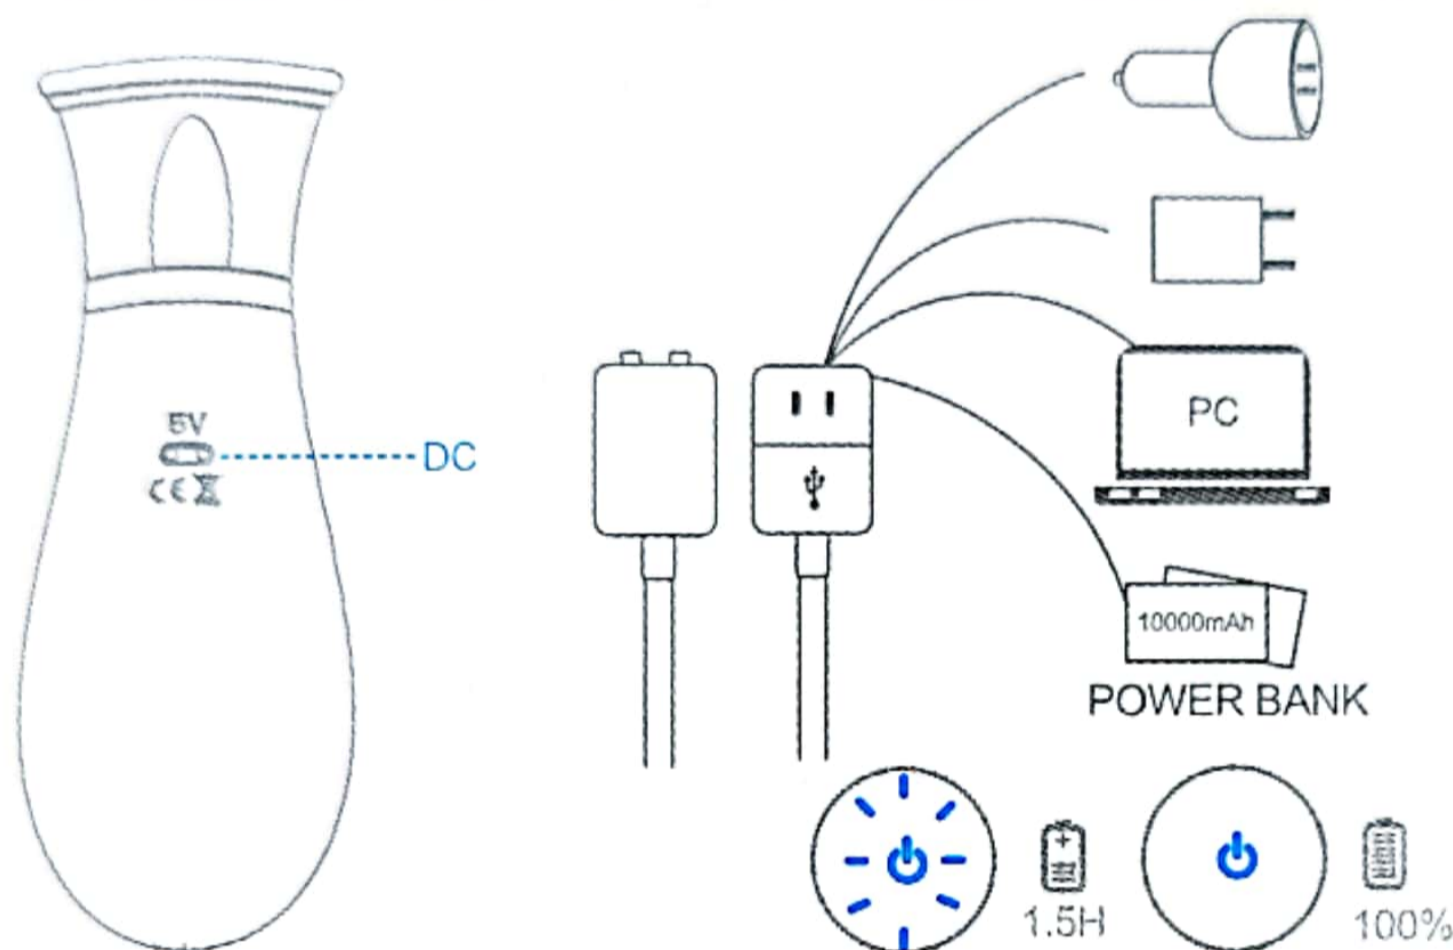

- ON/OFF:
Hold on "  " for 3 seconds
Press "  " to switch 9
licking modes

- Press "  " to switch
3 suction modes

HOW TO USE

USB MAGNETIC CHARGING

*WARNING: Please DO NOT use adaptor with ">5V" output

*Please make sure your toy is fully charged while the first time

- Connect the device to USB port to charge .
- Do not use the device while charging.
- Please connect with power adapter below 5V.
- Please do not use under water or during shower.
- If the product can't be charged when electrified, please wait for 10 mins to confirm.