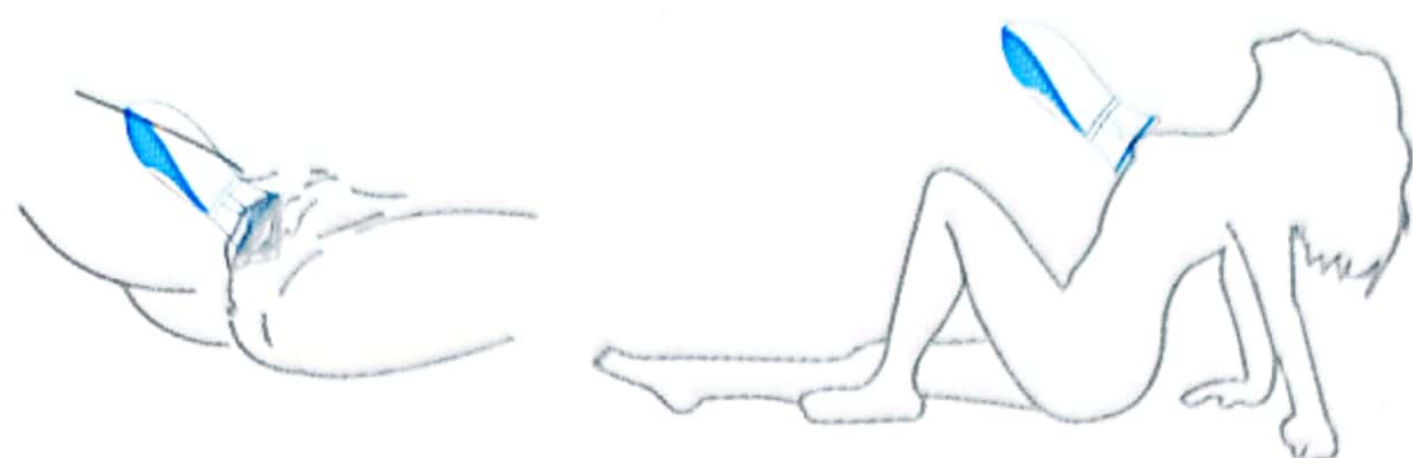

QUICK START GUIDE

SIZE

2.68 in (68 mm)

2.24 in (57 mm)

6.5 in (165 mm)

2.36 in (60 mm)

2.48 in (63 mm)

FUNCTION

- ON/OFF:
Hold on "  " for 3 seconds
Press "  " to switch 9
licking modes

- Press "  " to switch
3 suction modes

HOW TO USE

USB MAGNETIC CHARGING

*WARNING: Please DO NOT use adaptor with ">5V" output

*Please make sure your toy is fully charged while the first time