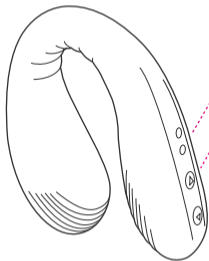

LOVENSE

Dolce

USER MANUAL

- Charging Port
- Button A: On/Off (hold for 3 seconds) & Vibration (one tap to cycle "up" through preset vibrations)
- Button B: Vibration (one tap to cycle "down" through preset vibrations)
- Indicator Light