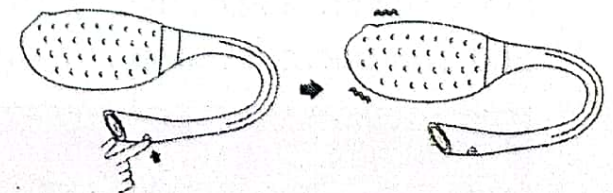

Independent Modes(without Smartphone)

Step1 Power on “Magic Fugu ”

Step2

Press Power on key
Again to access mode 1.