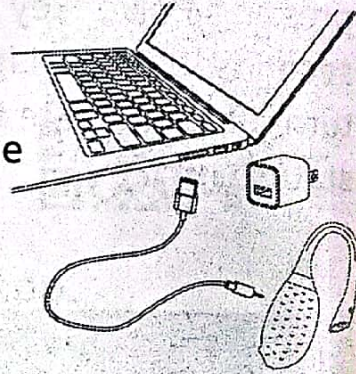

### Step2

Press Power on key  
Again to access mode 1.

### Step3

Press Power on key again to access mode 2.

There are total 7 modes available.

- |   |   |   |  |
|---|---|---|--|
| 1 |    | 4 |    |
| 2 |  | 5 |  |
| 3 |  | 6 |  |
|   |   | 7 |  |

### Charging Battery

Plug DC Port of USB-DC cable To Magic Fugu charging port. The LED will keep lighting till fully charged.