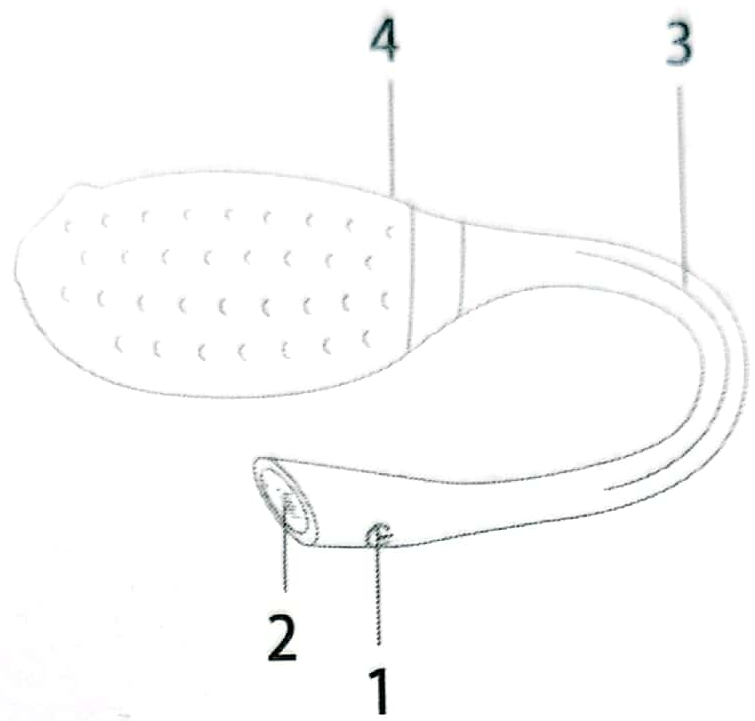

# Product Diagram

Power/Toggle key	2	LED Light
Cord/Antenna	4	2.5mm Charging Port

## Specification:

Materials	silicone/ABS
Size	$\Phi 1.3 \times 2.7 (8.3) \text{in} / \Phi 34 \times 69 (210) \text{mm}$
Weight	56g
Working Time	2.5 Hours
Frequency	8000/Minute
Waterproof	IPX6