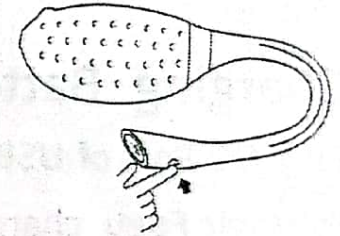

### step2 Run Magic Motion App.

Click Magic Motion App to run and follow the guide to connect Magic Fugu. When the LED light is on, it means successful connection.

### step3 Play with “Magic Fugu ”

Place “Magic Fugu ” in different spots to stimulate to enjoy the pleasures.

Tips: Please use with water soluble lubricant or condom.

Please leave the cord of Magic Fugu outside the body, at least 3 cm long without barrier, to keep good signal.

### Step4 Power Off

The device will turn off after pressing Power key for 3 seconds, the LED Light will turn off to indicate turn-off status.

Tips: “Magic Fugu ” will turn off automatically when it disconnected with App in 15 minutes.