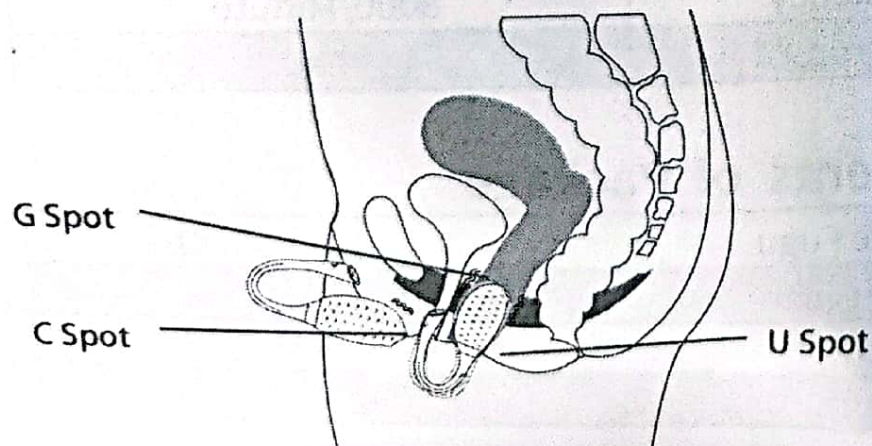

step3 Play with “Magic Fugu ”

Place “Magic Fugu ” in different spots to stimulate to enjoy the pleasures.