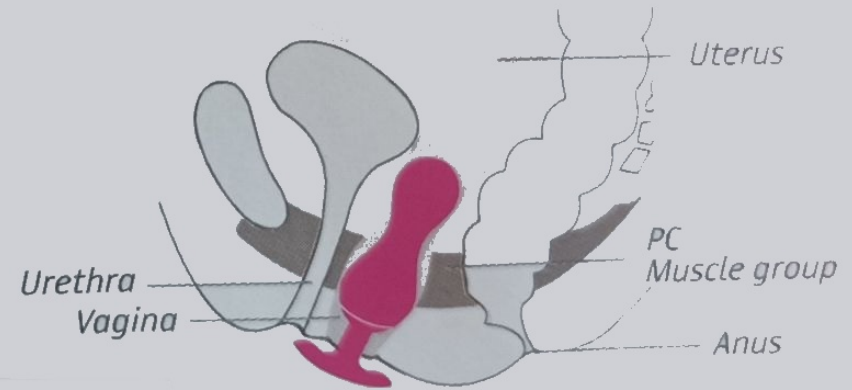

EN

User Guide

Download for iOS and Android

Find **Magic Kegel** for iOS at the App Store or at the Google Play for Android.

Launch Magic Kegel

Click the application to launch and follow the guidelines in the manual to connect Gballs³.

Connect Gballs³

To switch on Gballs³, press the power button. LED lights turn on when Gballs³ work. The application will show that the device is connected when Gballs³ successfully connects to the smartphone.

Enjoy the workout

Find a comfortable position to insert the Gballs³. Many women find that it is most comfortable to insert when lying down on your back or standing up.

To make the process easier, apply a small amount of water-based lubricant to the tip of Gballs³ or onto a condom.