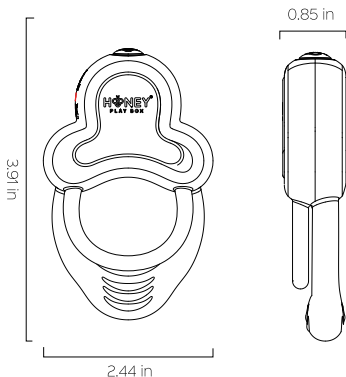

Please take a few minutes to read the instructions before using the product. Please charge and clean the product before using it. It's recommended to use the original charging cable only.

Product Materials	ABS, Silicone
Battery	Li-ion Rechargeable
Using Time	80 minutes
Charging Time	125 minutes
Waterproof	IPX7
Net Weight	0.13 lb
Size	0.85*2.44*3.91 in/2.17*6.2*9.92 cm

• Size