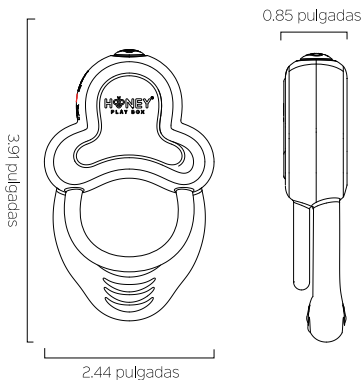

Tómese unos minutos para leer las instrucciones de este manual antes de usar el producto. Por favor, cargue y limpie el producto antes de usarlo. Se recomienda usar solo el cable original.

Materiales del producto	ABS, Silicona
Batería	Li-ion recargable
Tiempo de uso	80 minutos
Tiempo de carga	125 minutos
Impermeable	IPX7
Peso neto	0.13 lb
Tamaño	0.85 * 2.44 * 3.91 pulgadas / 2.17 * 6.2 * 9.92 cm

• Tamaño