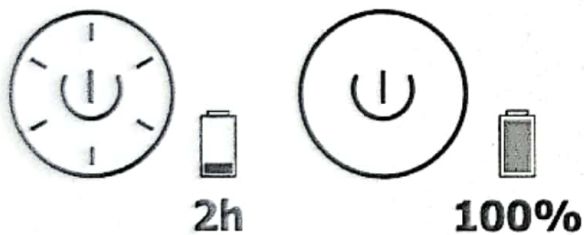

**Vibration mode**  
.....

# RECHARGE

Magnetic charging mode

- ① Connect the USB cable to the computer port or charger, and plug the other end into the charging hole to charge.
- ② When charging, the light on the button of the product flashes, and it stays on after fully charged.
- ③ The product cannot work normally while charging.