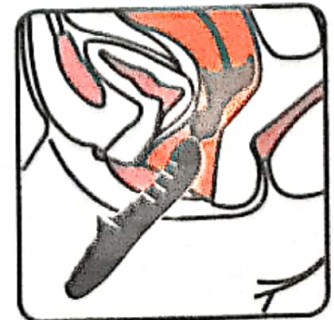

## Top

- AT-RV002B
- Medical Silicone+ABS
- 10 Vibration
- Noise  $\leq 40$ dbS
- Waterproof-IPX7
- Magnetic charging mode

**ON**     Press the key for 2 seconds

**OFF**     Press the key for 2 seconds

**SWITCH**     10 vibration modes

# RECHARGE

Magnetic charging mode

- ① Connect the USB cable to the computer port or charger, and plug the other end into the charging hole to charge.
- ② When charging, the light on the button of the product flashes, and it stays on after fully charged.
- ③ The product cannot work normally while charging.