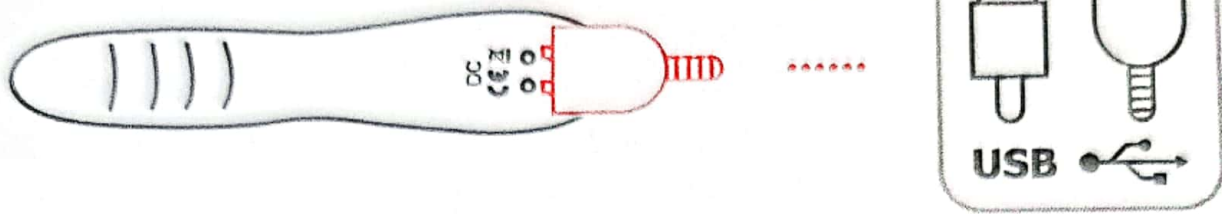

## Top

- AT-RV002B
- Medical Silicone+ABS
- 10 Vibration
- Noise  $\leq 40$ dbS
- Waterproof-IPX7
- Magnetic charging mode

**ON**     Press the key for 2 seconds

**OFF**     Press the key for 2 seconds

**SWITCH**     10 vibration modes

**Vibration mode**  
.....

# RECHARGE

Magnetic charging mode

- ① Connect the USB cable to the computer port or charger, and plug the other end into the charging hole to charge.
- ② When charging, the light on the button of the product flashes, and it stays on after fully charged.
- ③ The product cannot work normally while charging.