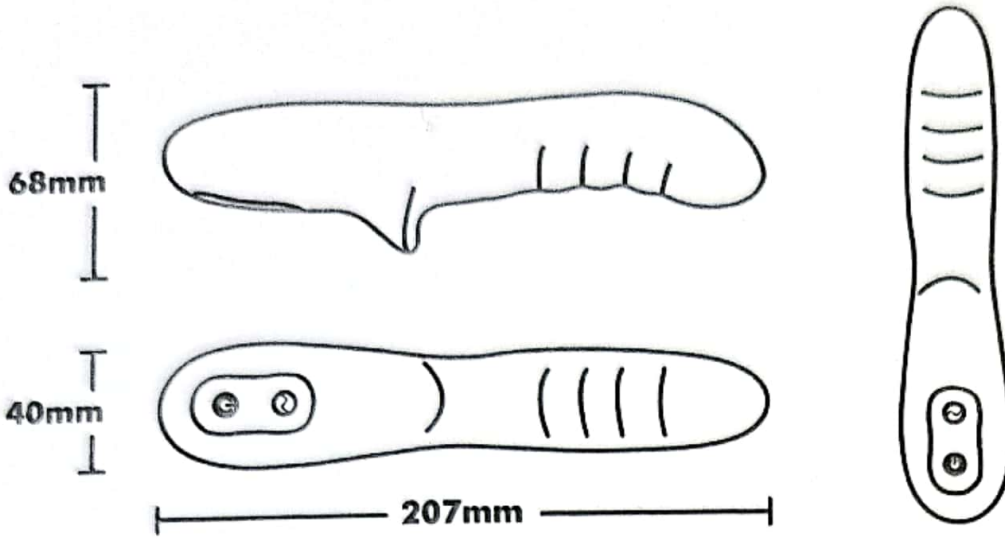

## Top

- AT-RV002B
- Medical Silicone+ABS
- 10 Vibration
- Noise  $\leq 40$ dbS
- Waterproof-IPX7
- Magnetic charging mode

**ON**     Press the key for 2 seconds

**OFF**     Press the key for 2 seconds

**SWITCH**     10 vibration modes

# RECHARGE

Magnetic charging mode

- ① Connect the USB cable to the computer port or charger, and plug the other end into the charging hole to charge.
- ② When charging, the light on the button of the product flashes, and it stays on after fully charged.
- ③ The product cannot work normally while charging.