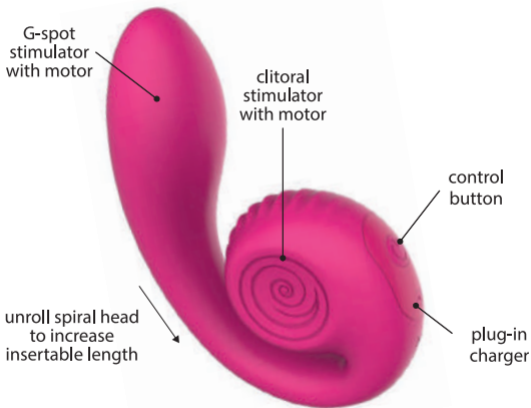

ENGLISH

GET TO KNOW YOUR VIBE

SVibe GIZI Lite uses innovative Slide'N'Roll technology to offer an unrivalled G pleasure experience. Splashproof and made from body-safe silicone, SVibe GIZI Lite is a versatile pleasure tool.

Welcome to a blended orgasm.

Remember lube is your friend!

2

Use SVibe lubricant to reduce friction and increase sensation.